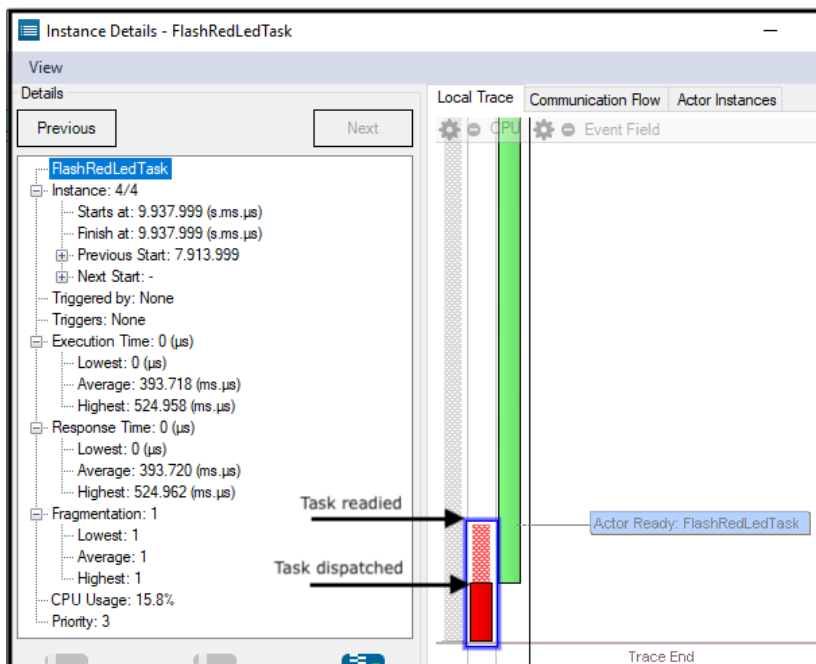

Figure 6.21 Trace recording - *FlashRedLedTask* and actor information

Figure 6.22 Trace recording - *FlashGreenLedTask* and actor information

Figure 6.23 Horizontal Trace View - *FlashRedLedTask* timing data

Figure 6.24 Horizontal Trace View - *FlashGreenLedTask* timing data

Figure 6.25 CPU Load Graph

Figure 6.26 Trace Overview details

Figure 6.27 Vertical Trace View 1 — original exercise 4.3

Figure 6.28a Horizontal Trace View — original exercise 4.3

Figure 6.28b -Trace recording — Ready, then dispatching of the *FlashRedLedTask*