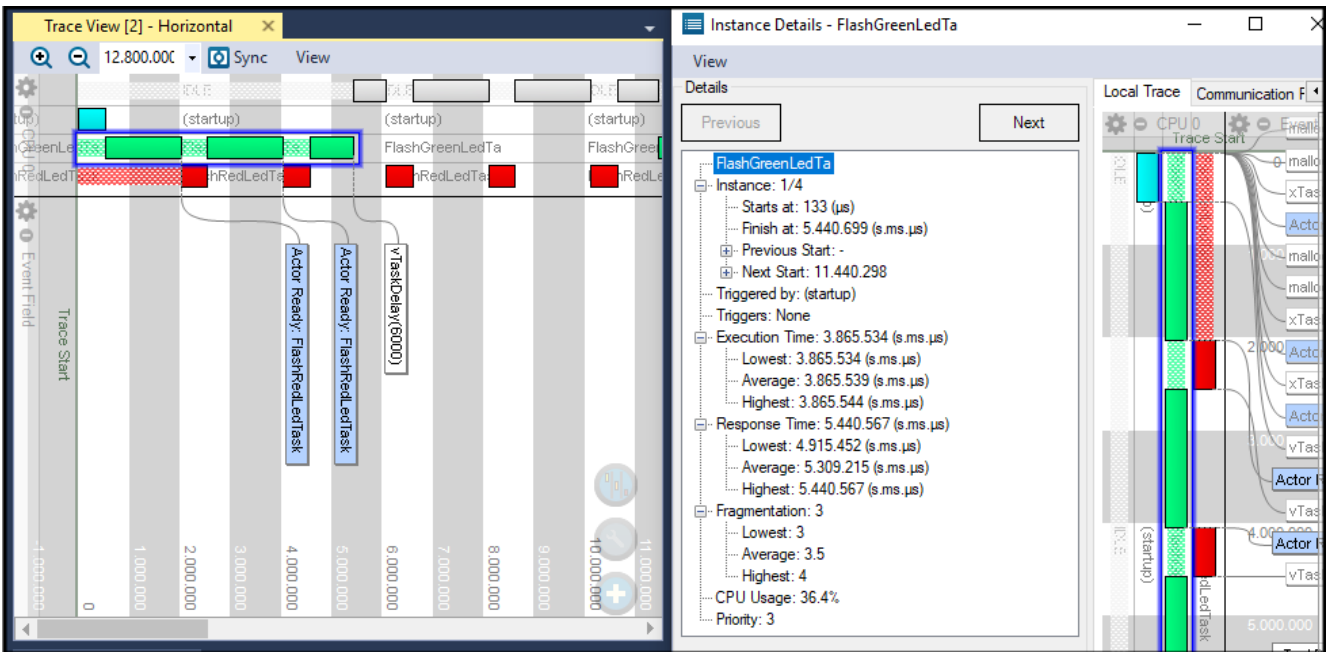

Figure 6.21 Trace recording - *FlashRedLedTask* and actor information

Figure 6.22 Trace recording - *FlashGreenLedTask* and actor information

Figure 6.23 Horizontal Trace View - *FlashRedLedTask* timing data

Figure 6.24 Horizontal Trace View - *FlashGreenLedTask* timing data

Figure 6.25 CPU Load Graph

Figure 6.26 Trace Overview details

Figure 6.27 Vertical Trace View 1 — original exercise 4.3

Figure 6.28a Horizontal Trace View — original exercise 4.3

Figure 6.28b -Trace recording — Ready, then dispatching of the *FlashRedLedTask*