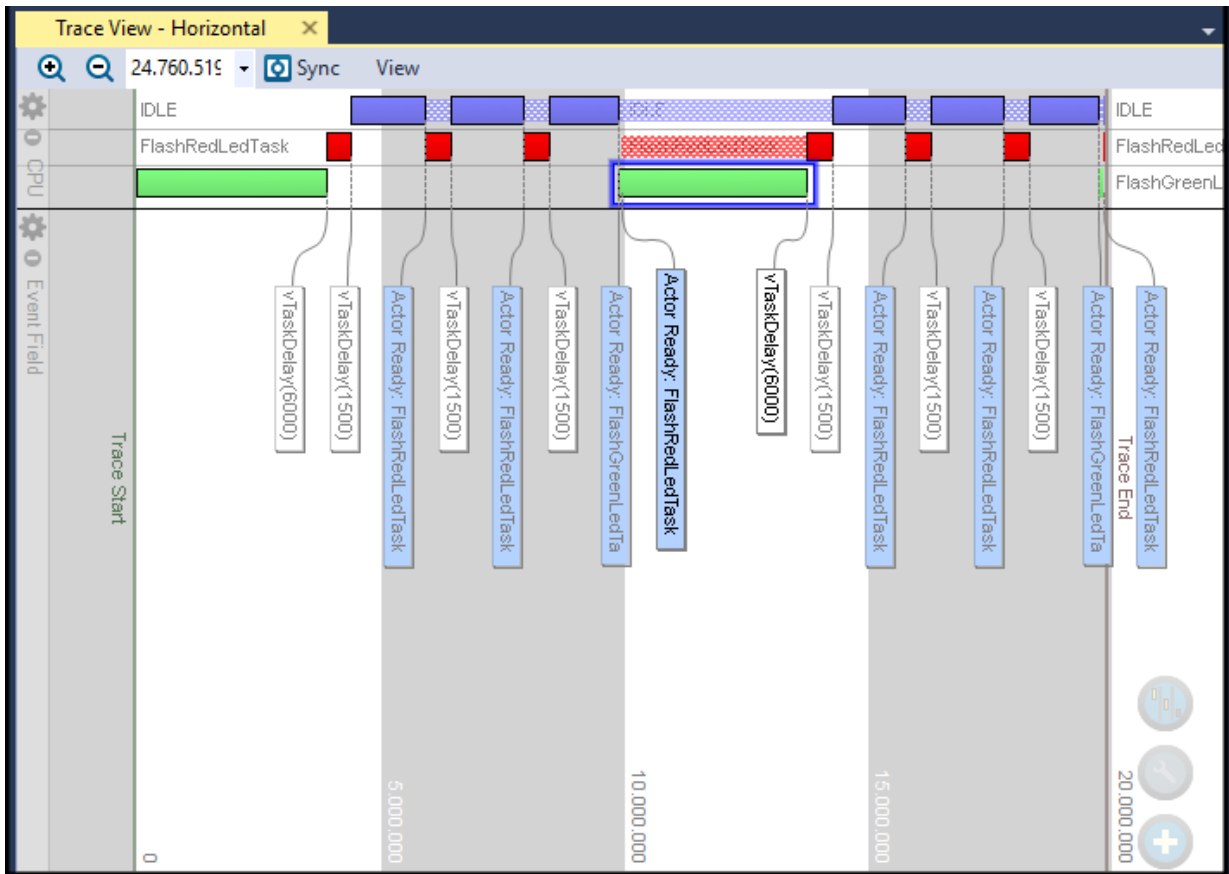

Figure 6.21 Trace recording - *FlashRedLedTask* and actor information

Figure 6.22 Trace recording - *FlashGreenLedTask* and actor information

Figure 6.23 Horizontal Trace View - *FlashRedLedTask* timing data

Figure 6.24 Horizontal Trace View - *FlashGreenLedTask* timing data

Figure 6.25 CPU Load Graph

Figure 6.26 Trace Overview details

Figure 6.27 Vertical Trace View 1 — original exercise 4.3

Figure 6.28a Horizontal Trace View — original exercise 4.3

Figure 6.28b -Trace recording — Ready, then dispatching of the *FlashRedLedTask*