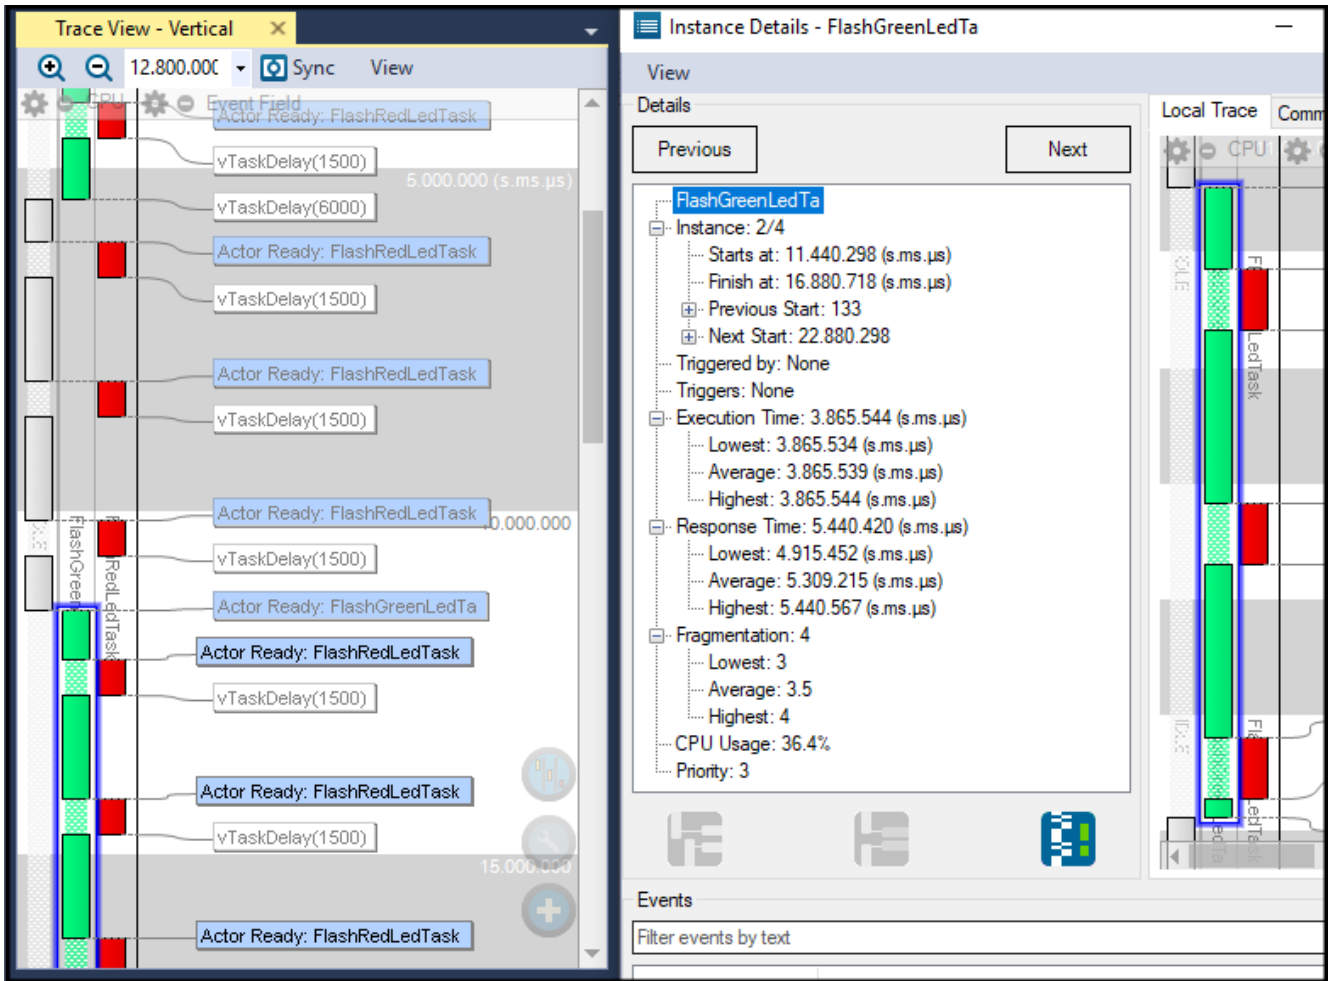

Figure 6.21 Trace recording - *FlashRedLedTask* and actor information

Figure 6.22 Trace recording - *FlashGreenLedTask* and actor information

Figure 6.23 Horizontal Trace View - *FlashRedLedTask* timing data

Figure 6.24 Horizontal Trace View - *FlashGreenLedTask* timing data

Figure 6.25 CPU Load Graph

Figure 6.26 Trace Overview details

Figure 6.27 Vertical Trace View 1 — original exercise 4.3

Figure 6.28a Horizontal Trace View — original exercise 4.3

Figure 6.28b -Trace recording — Ready, then dispatching of the *FlashRedLedTask*