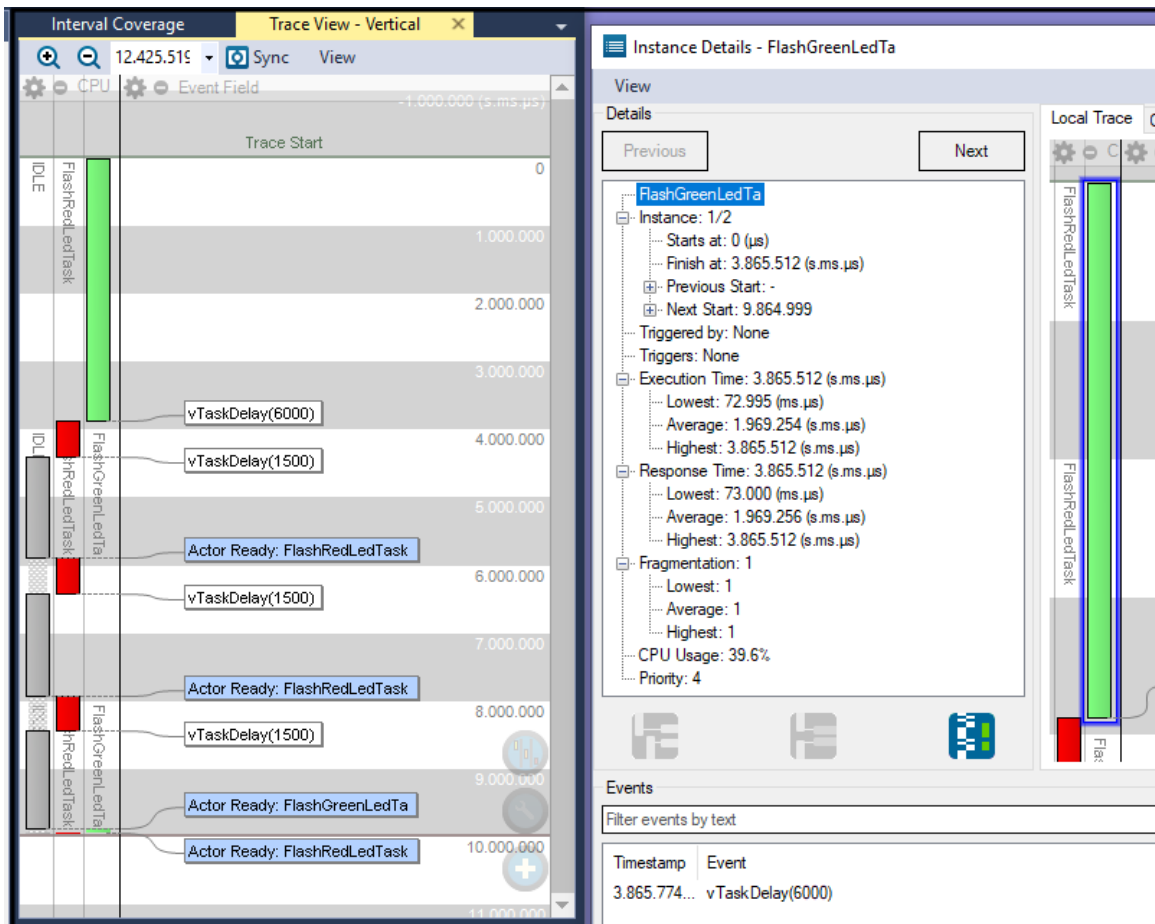

Figure 6.21 Trace recording - *FlashRedLedTask* and actor information

Figure 6.22 Trace recording - *FlashGreenLedTask* and actor information

Figure 6.23 Horizontal Trace View - *FlashRedLedTask* timing data

Figure 6.24 Horizontal Trace View - *FlashGreenLedTask* timing data

Figure 6.25 CPU Load Graph

Figure 6.26 Trace Overview details

Figure 6.27 Vertical Trace View 1 — original exercise 4.3

Figure 6.28a Horizontal Trace View — original exercise 4.3

Figure 6.28b -Trace recording — Ready, then dispatching of the *FlashRedLedTask*