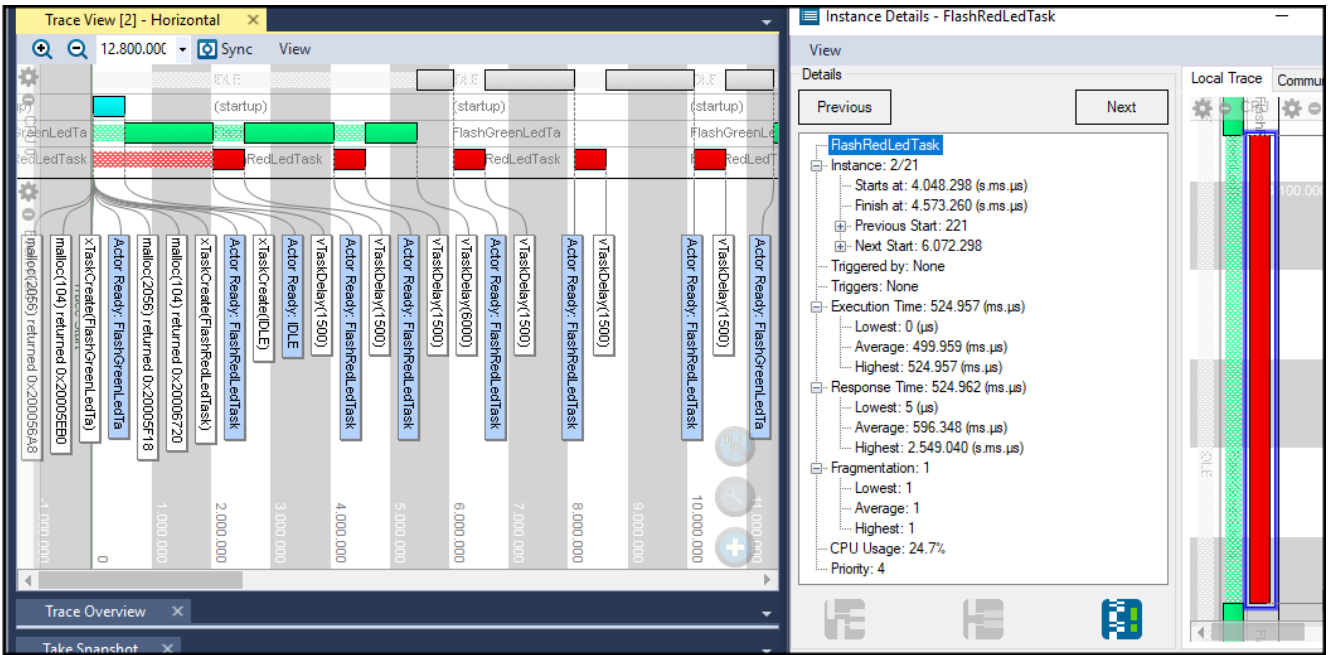

Figure 6.21 Trace recording - *FlashRedLedTask* and actor information

Figure 6.22 Trace recording - *FlashGreenLedTask* and actor information

Figure 6.23 Horizontal Trace View - *FlashRedLedTask* timing data

Figure 6.24 Horizontal Trace View - *FlashGreenLedTask* timing data

Figure 6.25 CPU Load Graph

Figure 6.26 Trace Overview details

Figure 6.27 Vertical Trace View 1 — original exercise 4.3

Figure 6.28a Horizontal Trace View — original exercise 4.3

Figure 6.28b -Trace recording — Ready, then dispatching of the *FlashRedLedTask*